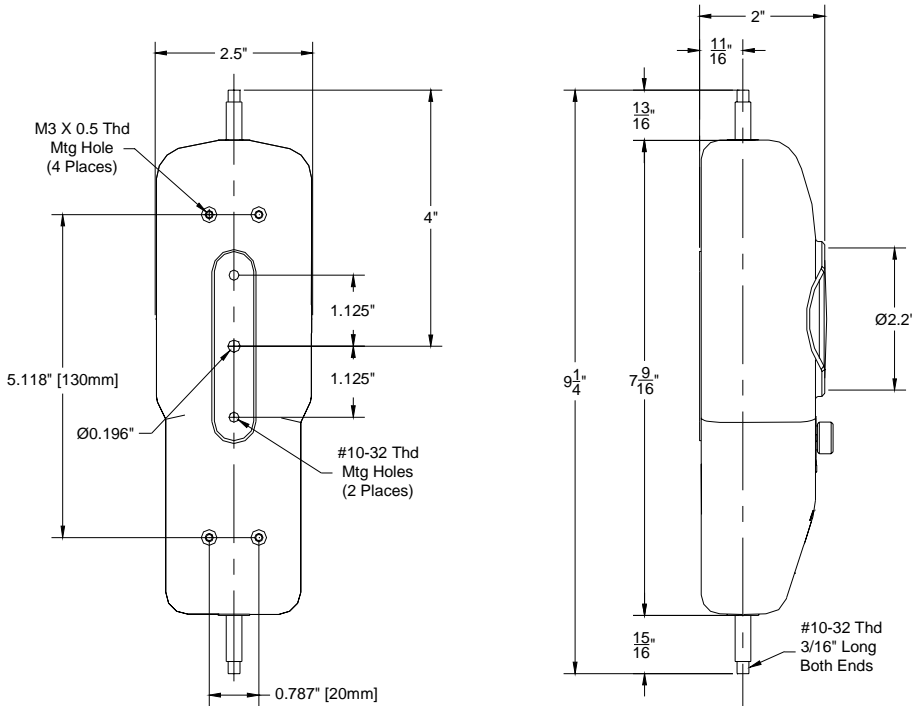

The durable, plastic housing fits naturally in the hand for a comfortable and firm grip even at maximum loads. Gauges may be mounted to a test stand for even greater control and consistent results in repetitive testing applications. Easy to read concentric dial measures clockwise only. Dial rotates 360-degrees for taring. A peak hold button captures peak readings and can be easily and quickly returned to zero. A mechanical overload feature protects the gauge from damage. Available in lbf, kgf or N units of measure. LG Series gauges come complete with protective carrying case and a set of stainless steel attachments. A Certificate of Calibration with Data is supplied standard.

## SPECIFICATIONS

Accuracy:	$\pm 0.5\%$ of Full Scale
Display:	2-1/4 inch (57 mm)
Peak Capture:	Switch Selectable
Overload Capacity:	110% of capacity
Weight:	1.5 lbs (0.68 kg)
Warranty:	2 Years

**SPECIFICATION**  
SS-FM-3101-0103  
January 2003

## DIMENSIONS

E96-328